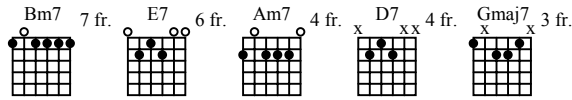

WALKING JAZZ BASS CHORDS

1

Bm7 E7 Am7 D7 Gmaj7

Gtr I

T

A

B 7 7 5 5 3

3

T

A

B 7 6 7 6 5 4 5 4 3

Downbeats

♩ = 60

5

Bm7 E7 Am7 D7 Gmaj7

T 7 7 5 3